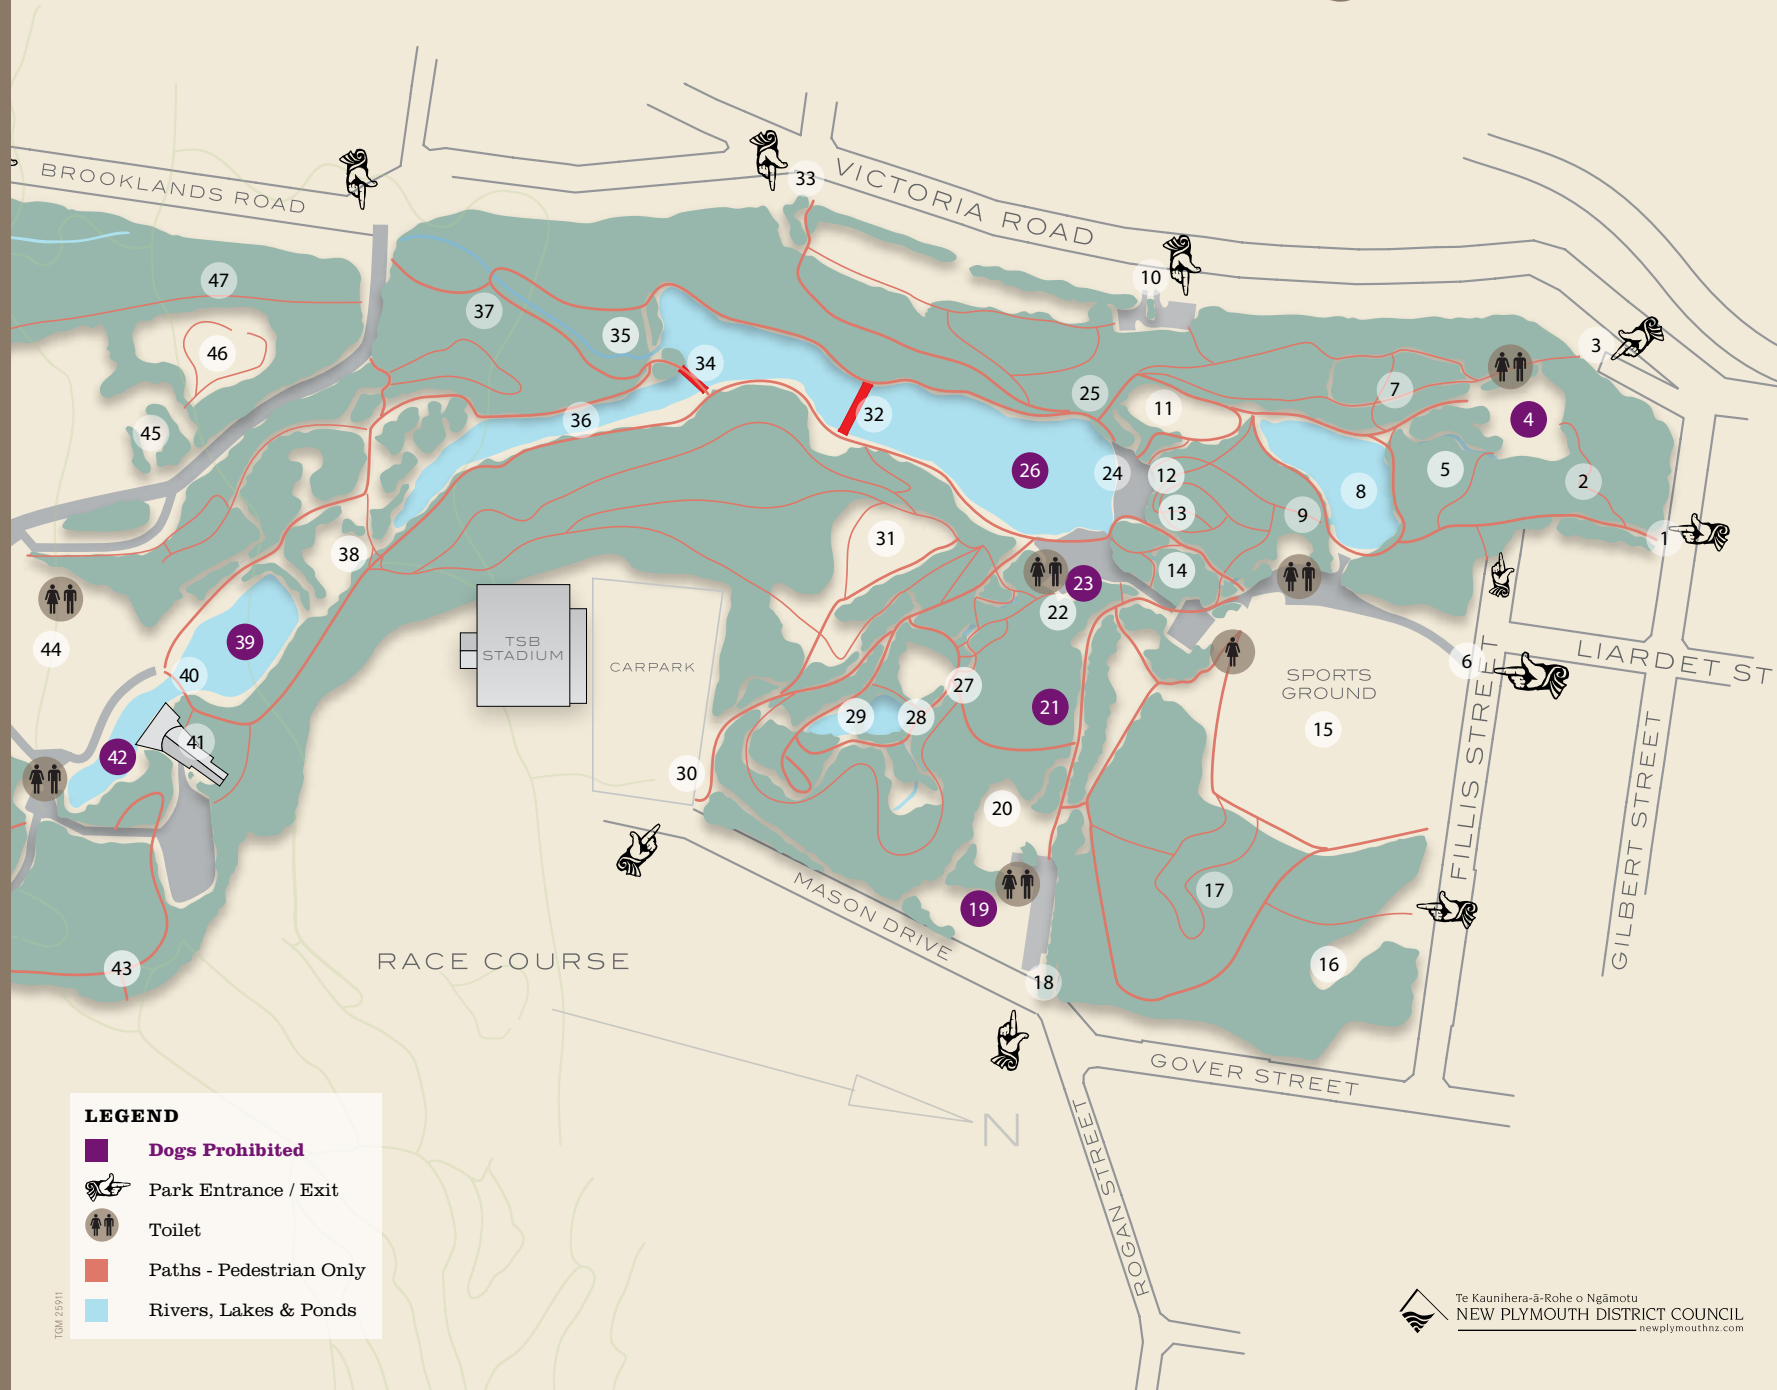

POINTS OF INTEREST

- 1 Gilbert Street Entrance
- 2 Water Wheel
- 3 Victoria Street Entrance
- 4 Children's Play Area
- 5 Palm Lawn
- 6 Main Gates
- 7 Japanese Hillside
- 8 Fountain Lake
- 9 Bellingier Pavilion
- 10 Victoria Road Entrance
- 11 Hatchery Lawn
- 12 Cannon Hill
- 13 Jubilee Drinking Fountain
- 14 Sunken Dell
- 15 Sports Ground
- 16 Practice Cricket Wicket
- 17 King Fern Gully
- 18 Rogan Street Entrance
- 19 Rogan Street Playground
- 20 Band Room Lawn
- 21 Fernery
- 22 Wisteria Pagola
- 23 Tea House on the Lake
- 24 Band Rotunda
- 25 Waterfall
- 26 Main Lake
- 27 Fred Parker Lawn
- 28 Curators Office
- 29 Stainton Dell
- 30 Stadium Entrance
- 31 Eastern Hillside Lookout
- 32 The Poet's Bridge
- 33 Shortland Street Entrance
- 34 Boat Shed Bridge
- 35 Monument Hill
- 36 Upper Lake
- 37 Goodwin Dell
- 38 Rhododendron Dell
- 39 Lily Lake & The Cloud Sculpture
- 40 Bowl Lake Bridge
- 41 Brooklands Stage
- 42 Bowl Lake
- 43 Scanlan Lookout
- 44 Bowl of Brooklands
- 45 The Gables Colonial Hospital
- 46 Kunming Garden
- 47 Kauri Grove

Pukekura Park

LEGEND

- Dogs Prohibited**
- Park Entrance / Exit**
- Toilet**
- Paths - Pedestrian Only**
- Rivers, Lakes & Ponds**

TGM 25911