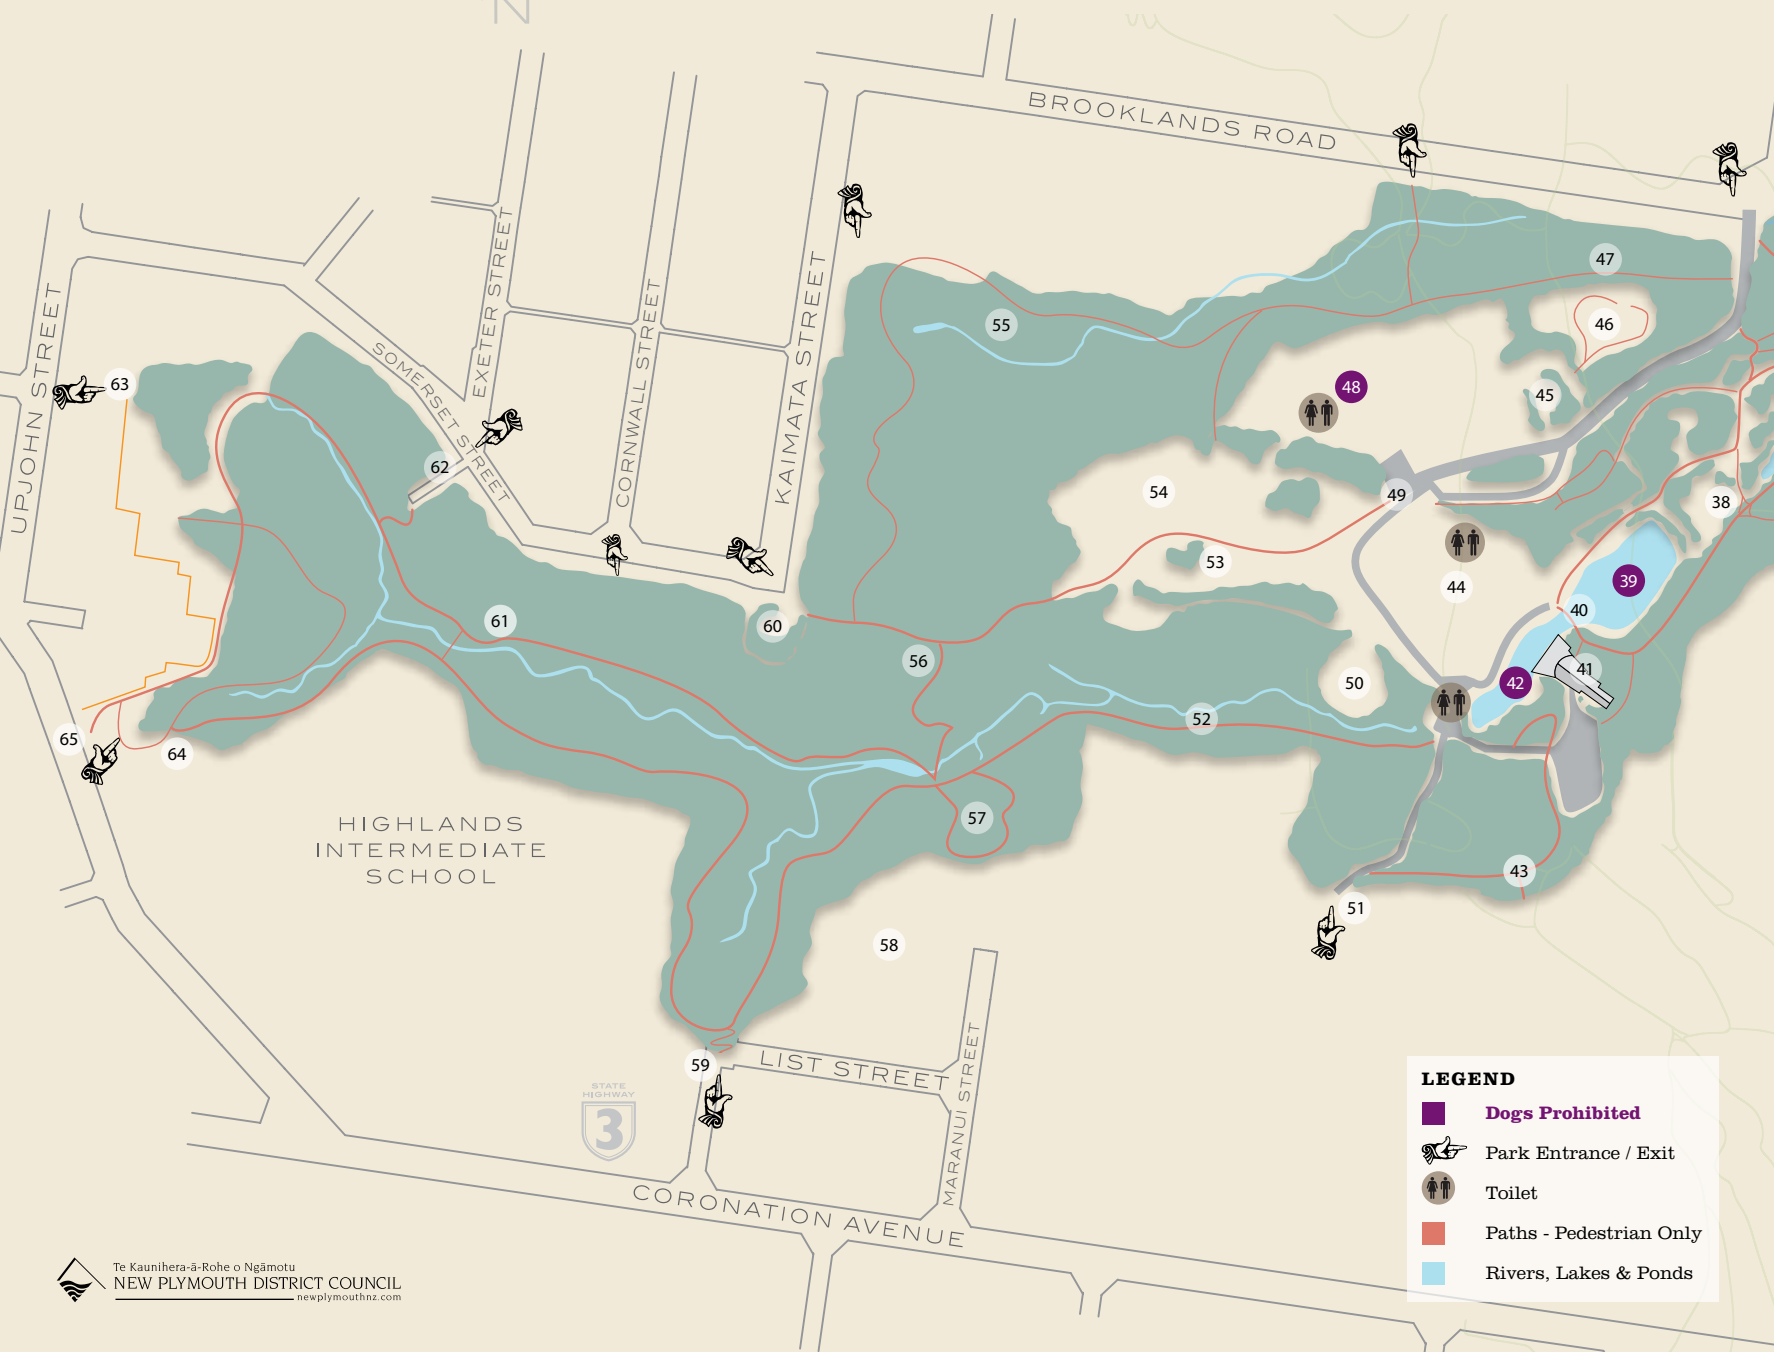

Brooklands

POINTS OF INTEREST

- 38 Rhododendron Dell
- 39 Lily Lake & The Cloud Sculpture
- 40 Bowl Lake Bridge
- 41 Brooklands Stage
- 42 Bowl Lake
- 43 Scanlan Lookout
- 44 Bowl of Brooklands
- 45 The Gables Colonial Hospital
- 46 Kunming Garden
- 47 Kauri Grove
- 48 Brooklands Zoo
- 49 Brooklands Park Entrance
- 50 Pinetum
- 51 Racecourse Track Entrance
- 52 Lower Maranui Gully
- 53 Brooklands Chimney
- 54 Brooklands Lawn
- 55 Ambush Gully
- 56 2000 Year Old Puriri Tree
- 57 Ginkgo
- 58 Maranui Homestead
- 59 List Street Entrance
- 60 Kaimata Street Entrance
- 61 Upper Maranui Gully
- 62 Exeter & Clovelly Street Entrance
- 63 Upjohn Street Entrance
- 64 Chinese Plant Collection
- 65 Coronation Avenue Entrance

LEGEND

- Dogs Prohibited
- Park Entrance / Exit
- Toilet
- Paths - Pedestrian Only
- Rivers, Lakes & Ponds